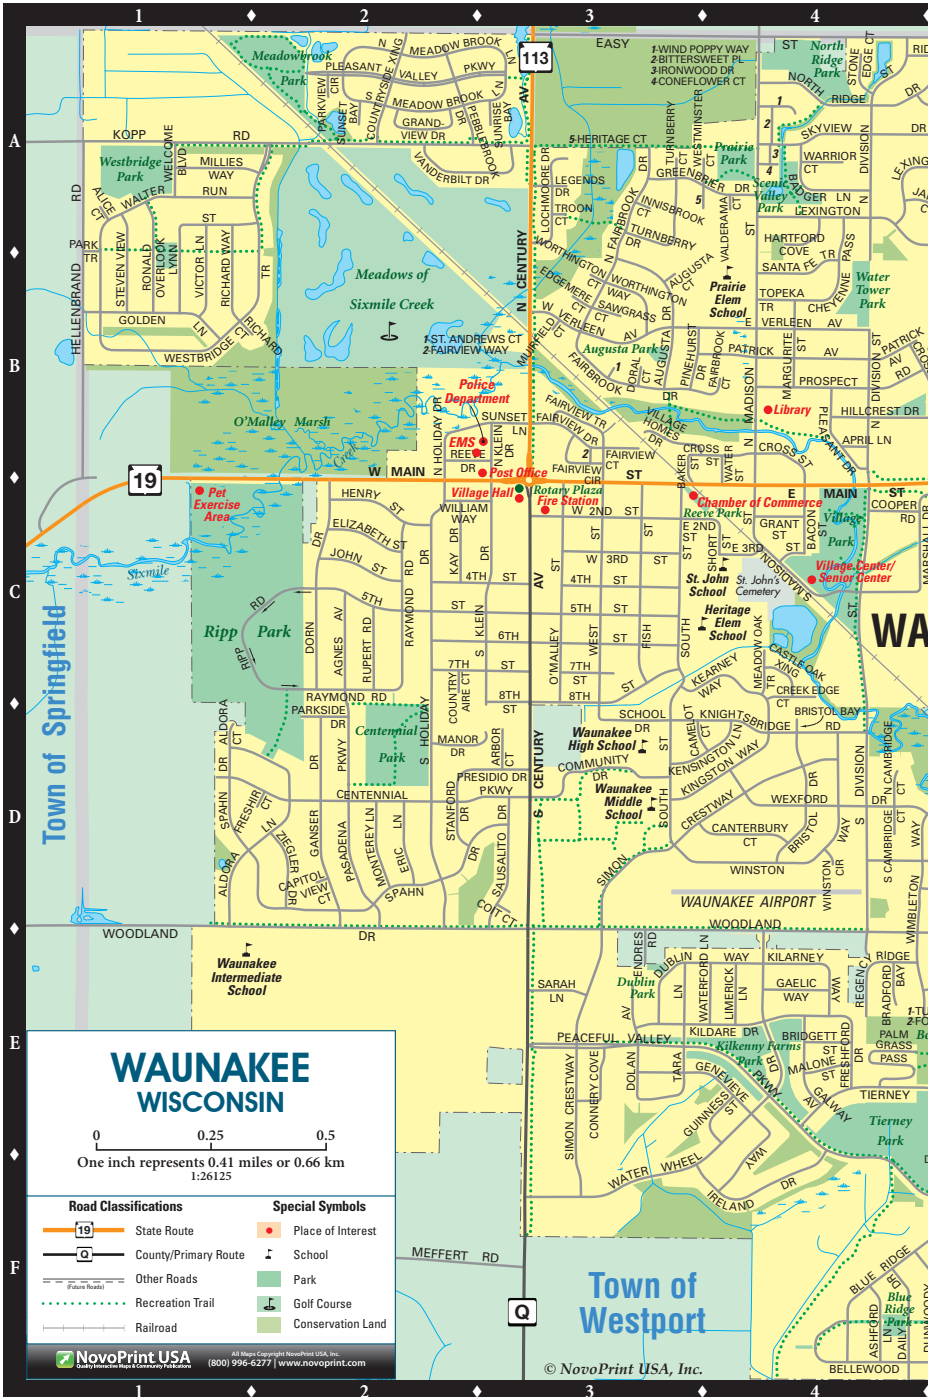

WAUNAKEE

WAUNAKEE WISCONSIN

0   0.25   0.5
One inch represents 0.41 miles or 0.66 km
1:26125

Road Classifications	Special Symbols
State Route	Place of Interest
County/Primary Route	School
Other Roads	Park
Recreation Trail	Golf Course
Railroad	Conservation Land

NovoPrint USA
All Map Copyright © 2014 by NovoPrint USA, Inc.
(800) 996-6277 | www.novoprint.com