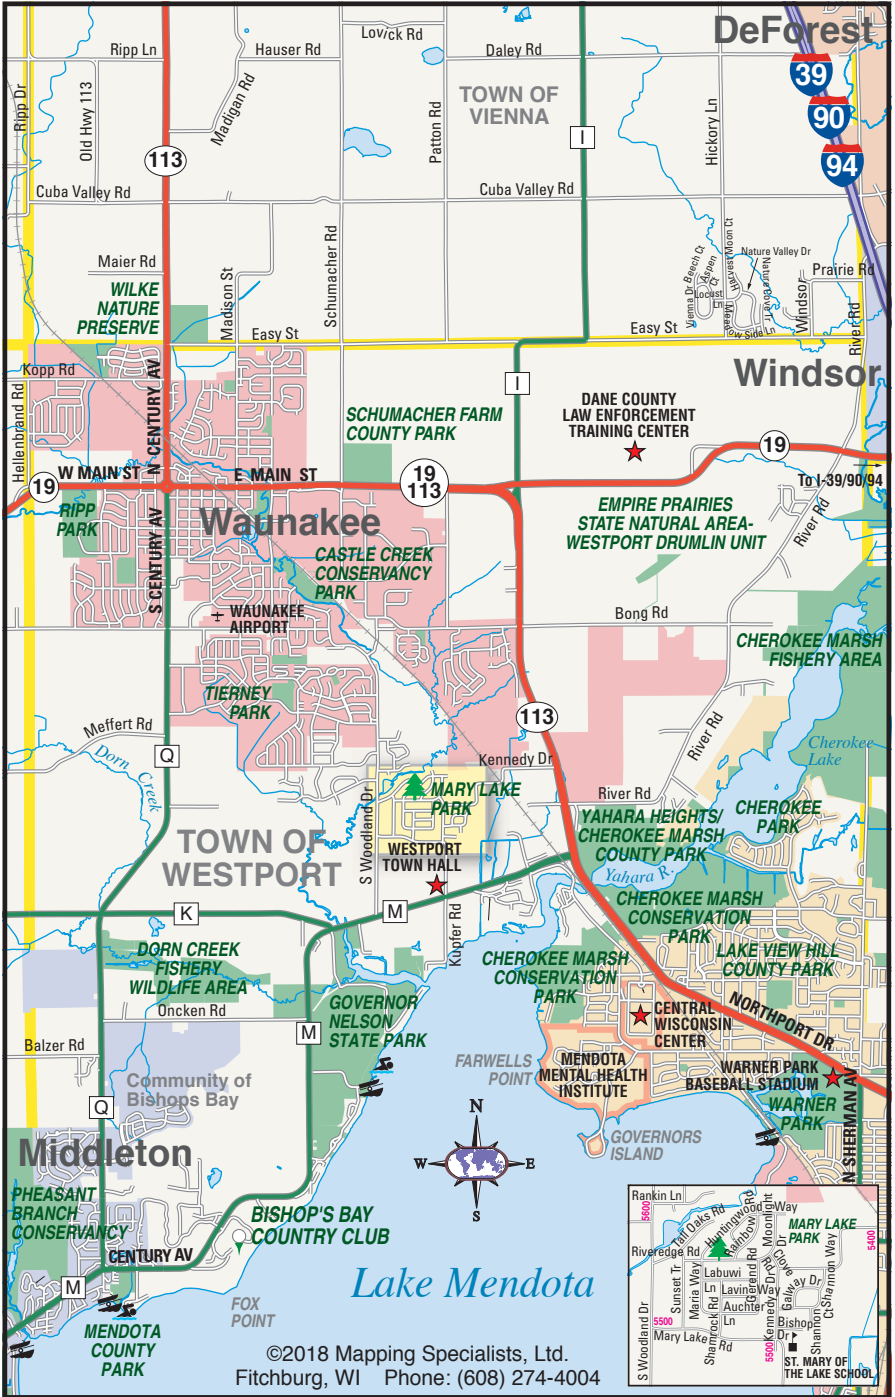

WESTPORT

©2018 Mapping Specialists, Ltd.
Fitchburg, WI Phone: (608) 274-4004